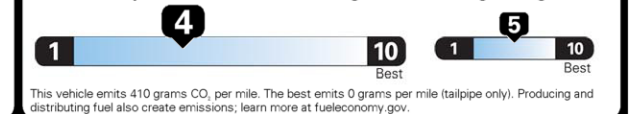

PROACTIVE PACKAGE 3,400.00

Front Pre-Crash Seatbelts++
Intelligent Cruise Control (ICC)++
Backup Collision Intervention (BCI)
Lane Departure Warning (LDW)
Lane Departure Prevention (LDP)
Blind Spot Intervention™ (BSI)
4 Front & 4 Rear Sonar sensors+++
High Beam Assist (HBA)++
Auto side dimming mirrors++

ESSENTIAL PACKAGE 2,900.00

Leather-appointed seating++
INFINITI InTouch™ Navigation+
INFINITI InTouch™ Services+
SiriusXM® Traffic+
Around View® Monitor (AVM) w/
Moving Object Detection MOD
2 Front & 2 Rear Sonar Sensors
INFINITI Radiant
Illuminated Kick Plates++

SPLASH GUARDS 225.00

PREMIUM PAINT 500.00

CARGO PACKAGE 360.00

Rear cargo cover, cargo protector,
underfloor storage dividers,
console net & first aid kit

DESTINATION CHARGES 995.00

Total* $60,030.00

EPA DOT Fuel Economy and Environment

Fuel Economy
22 MPG
combined city/hwy
19 city
26 highway
4.5 gallons per 100 miles

SPORT UTILITY VEHICLES range from
18 to 37 MPG. The best vehicle rates
136 MPGe.

You spend
$3,250
more in fuel costs
over 5 years
compared to the
average new vehicle.

Annual fuel cost
$2,050

Fuel Economy & Greenhouse Gas Rating (tailpipe only) **Smog Rating** (tailpipe only)

Actual results will vary for many reasons, including driving conditions and how you drive and maintain your vehicle. The average new vehicle gets 27 MPG and costs $7,000 to fuel over 5 years. Cost estimates are based on 15,000 miles per year at $3.00 per gallon. MPGe is miles per gasoline gallon equivalent. Vehicle emissions are a significant cause of climate change and smog.

fuelconomy.gov

Calculate personalized estimates and compare vehicles

GOVERNMENT 5-STAR SAFETY RATINGS

DELIVERY

Overall Vehicle Score ★★★★★
Based on the combined ratings of frontal, side and rollover.
Should ONLY be compared to other vehicles of similar size and weight.

Frontal Crash ★★★★★
Based on the risk of injury in a frontal impact.
Should ONLY be compared to other vehicles of similar size and weight.

Side Crash ★★★★★
Based on the risk of injury in a side impact.

Rollover ★★★★★
Based on the risk of rollover in a single-vehicle crash.

Star ratings range from 1 to 5 stars (★★★★★) with 5 being the highest.

Source: National Highway Traffic Safety Administration (NHTSA)
www.safercar.gov or 1-888-327-4236

TOTAL OWNERSHIP EXPERIENCE

1. Every Infiniti Vehicle includes Infiniti's:
- 4-Year/60,000 Mile Basic Limited Warranty Coverage **
  - 6-Year/70,000 Mile Powertrain Limited Warranty Coverage **
  - 7-Year/Unlimited Mileage Corrosion Limited Warranty Coverage **
  - 24-hour Roadside Assistance **
  - Complimentary Service Loan Car ***

** Please see the Infiniti Warranty Information booklet for details.
*** Please ask your Infiniti retailer for details.

VEHICLE COLORS:
EXT: MAJESTIC WHITE
INT: GRAPHITE

FINAL ASSEMBLY POINT:
SMYRNA

TRANSPORT METHOD:
TRUCK

DEALER:
RAMSEY INFINITI, INC.
535 ROUTE 17 S
RAMSEY NJ
07446

VIN: 5N1DL0MM1K0568986
EMS: 50 STATE EMISSIONS
MDL: 84619-568986 QAB-G
OPT: G-K02V02K01B92E10M92
B12C03K11K12L11S55

20190510223936AS70212

**Not actual Monroney Label. Provided for informational purposes only. Vehicle features, pricing and other information subject to change, may vary from actual vehicle content and/or Monroney label description. While Nissan makes reasonable efforts to ensure accuracy of information, Nissan is not responsible for changes, errors or omissions. See actual vehicle and/or verify information in question with your Nissan dealer.